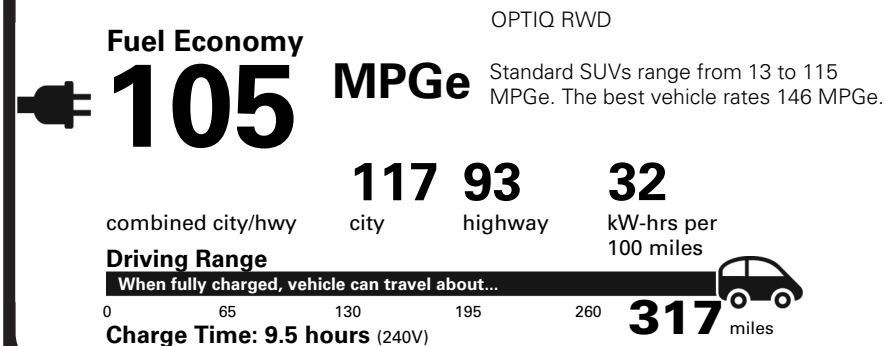

TOTAL OPTIONS	\$1,100.00
TOTAL VEHICLE & OPTIONS	\$52,600.00
DESTINATION CHARGE	1,795.00

TOTAL VEHICLE PRICE* \$54,395.00

EPA DOT Fuel Economy and Environment

Electric Vehicle

You save \$4,500
in fuel costs over 5 years compared to the average new vehicle.