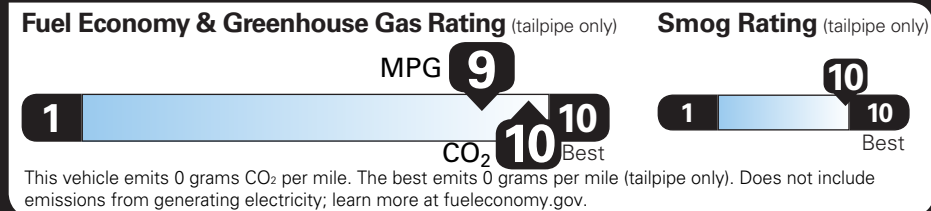

Actual results will vary for many reasons, including driving conditions and how you drive and maintain your vehicle. The average new vehicle gets 29 MPG and costs $8,500 to fuel over 5 years. Cost estimates are based on 15,000 miles per year at $0.17 per kW-hr. MPGe is miles per gasoline gallon equivalent. Vehicle emissions are a significant cause of climate change and smog.

fueleconomy.gov
Calculate personalized estimates and compare vehicles

GOVERNMENT 5-STAR SAFETY RATINGS

This vehicle has not been rated by the government for overall vehicle score, frontal crash, side crash or rollover risk.

Source: National Highway Traffic Safety Administration (NHTSA)
www.safercar.gov or 1-888-327-4236

PARTS CONTENT INFORMATION

FOR VEHICLES IN THIS CARLINE:
U.S./CANADIAN PARTS CONTENT: 43%
MAJOR SOURCES OF FOREIGN PARTS CONTENT: CHINA 18%
KOREA 17%

NOTE: PARTS CONTENT DOES NOT INCLUDE FINAL ASSEMBLY, DISTRIBUTION, OR OTHER NON-PARTS COSTS.

FOR THIS VEHICLE:
FINAL ASSEMBLY POINT:
RAMOS ARIZPE, CZ MEXICO
COUNTRY OF ORIGIN:
ENGINE (MOTOR): KOREA
TRANSMISSION (ELECTRIC DRIVE UNIT): CHINA

This label has been applied pursuant to Federal law - Do not remove prior to delivery to the ultimate purchaser. *Includes Manufacturer's Recommended Pre-Delivery Service. Does not include dealer installed options and accessories not listed above, local taxes or license fees.

© 2009 General Motors LLC
GMLBL_PROD_0044 - 11/01/2025

On Better drives start with OnStar®
Activate today

Learn more at onstar.com, or scan the QR code
onstar.com/privacy

ORDER NO FXXZFZ SALES CODE E
SALES MODEL CODE 6MR26
DEALER NO 01112
FINAL ASSEMBLY:
RAMOS ARIZPE, CZ MEXICO

VIN 3GYK3EM59TS175468 REISSUE

DEALER TO WHOM DELIVERED
SEWELL CADILLAC
12221 KATY FWY
HOUSTON, TX 77079-1502