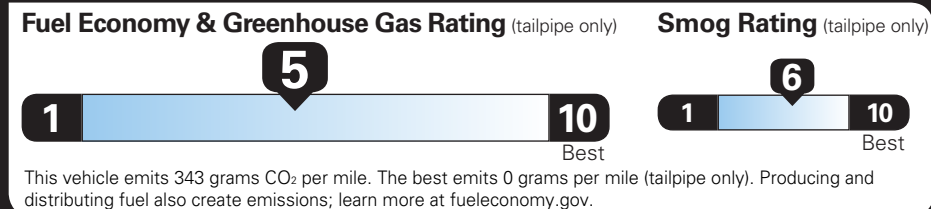

MANUFACTURER'S SUGGESTED RETAIL PRICE

STANDARD VEHICLE PRICE $41,595.00

OPTIONS & PRICING

OPTIONS INSTALLED BY THE MANUFACTURER (MAY REPLACE STANDARD EQUIPMENT SHOWN)

- COMFORT AND CONVENIENCE PACKAGE: 2,350.00
  - SEAT, DRIVER POWER LUMBAR MASSAGE

- SEAT ADJUSTER, PASSENGER 8-WAY POWER
- SEAT, FRONT PASSENGER POWER LUMBAR MASSAGE
- VENTILATED FRONT SEATS
- LEATHER SEATING SURFACES
- SUNROOF, POWER, DUAL PANEL GLASS, TILT/SLIDING 1,550.00
- WHEELS, 20" DYNAMIC MULTI-SPOKE ALLOY W/ DIAMOND CUT & DARK ANDROID FINISH 1,100.00
- AUDIO SYSTEM, AKG PREMIUM 14-SPEAKER SYSTEM 875.00
- COLD WEATHER PACKAGE: 850.00
  - DRIVER & FRONT PASSENGER HEATED SEATS
  - SEATS, HEATED REAR OUTBOARD POSITIONS
  - STEERING WHEEL, HEATED
- ILLUMINATED CARGO SILL PLATE (DEALER INSTALLED) 410.00
- FLOOR LINER PACKAGE (DEALER INSTALLED) 395.00

- ALL-WEATHER FLOOR LINER
- CARGO LINER HORIZONTAL CARGO NET (DEALER INSTALLED) 75.00

TOTAL OPTIONS	$7,605.00
TOTAL VEHICLE & OPTIONS	$49,200.00
DESTINATION CHARGE	1,195.00

TOTAL VEHICLE PRICE* $50,395.00

EPA DOT Fuel Economy and Environment

Gasoline Vehicle

Fuel Economy **26** MPG combined city/hwy
24 city 29 highway
3.8 gallons per 100 miles

XT4 FWD
Small SUVs range from 14 to 118 MPG. The best vehicle rates 140 MPGe.

You spend **$2,750** more in fuel costs over 5 years compared to the average new vehicle.

Annual fuel cost **$2,450**

Actual results will vary for many reasons, including driving conditions and how you drive and maintain your vehicle. The average new vehicle gets 28 MPG and costs $9,500 to fuel over 5 years. Cost estimates are based on 15,000 miles per year at $4.25 per gallon. MPGe is miles per gasoline gallon equivalent. Vehicle emissions are a significant cause of climate change and smog.

fuelconomy.gov
Calculate personalized estimates and compare vehicles

GOVERNMENT 5-STAR SAFETY RATINGS

Overall Vehicle Score **Not Rated**

Based on the combined ratings of frontal, side and rollover. Should ONLY be compared to other vehicles of similar size and weight.

Frontal Crash Driver Passenger **Not Rated Not Rated**

Based on the risk of injury in a frontal impact. Should ONLY be compared to other vehicles of similar size and weight.

Side Crash Front seat Rear seat **Not Rated Not Rated**

Based on the risk of injury in a side impact.

Rollover **★★★★**

Based on the risk of rollover in a single-vehicle crash.

Star ratings range from 1 to 5 stars (★★★★★) with 5 being the highest. Source: National Highway Traffic Safety Administration (NHTSA) www.safercar.gov or 1-888-327-4236

PARTS CONTENT INFORMATION

This label has been applied pursuant to Federal law - Do not remove prior to delivery to the ultimate purchaser. *Includes Manufacturer's Recommended Pre-Delivery Service. Does not include dealer installed options and accessories not listed above, local taxes or license fees.

FOR VEHICLES IN THIS CARLINE:
U.S./CANADIAN PARTS CONTENT: 37%
MAJOR SOURCES OF FOREIGN PARTS CONTENT: MEXICO 25% CHINA 15%

NOTE: PARTS CONTENT DOES NOT INCLUDE FINAL ASSEMBLY, DISTRIBUTION, OR OTHER NON-PARTS COSTS.

FOR THIS VEHICLE:
FINAL ASSEMBLY POINT: KANSAS CITY, KS U.S.A.
COUNTRY OF ORIGIN: ENGINE: UNITED STATES TRANSMISSION: UNITED STATES

© 2009 General Motors LLC GMLBL_PROD_0043 - 10/23/2023

ORDER NO DTFMVH SALES CODE E
SALES MODEL CODE 6ZE26
DEALER NO 01112
FINAL ASSEMBLY: KANSAS CITY, KS U.S.A.

VIN 1GYFZER43SF147099 REISSUE

DEALER TO WHOM DELIVERED
SEWELL CADILLAC
12221 KATY FWY
HOUSTON, TX 77079-1502

Equipped with the safety and security of OnStar®

Visit onstar.com for details.

onstar.com/privacy