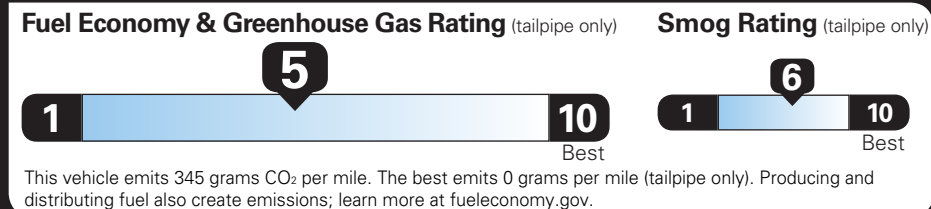

SAFETY & SECURITY

- FORWARD COLLISION ALERT
- FRONT PEDESTRIAN BRAKING
- SAFETY ALERT SEAT
- HD REAR VISION CAMERA
- TEEN DRIVER
- BUCKLE TO DRIVE
- LANE KEEP ASSIST WITH LANE DEPARTURE WARNING
- FRONT AND REAR PARK ASSIST
- FOLLOWING DISTANCE INDICATOR
- REAR CROSS TRAFFIC ALERT
- LANE CHANGE ALERT WITH

SIDE BLIND ZONE ALERT

MANUFACTURER'S SUGGESTED RETAIL PRICE

STANDARD VEHICLE PRICE $39,895.00

OPTIONS & PRICING

OPTIONS INSTALLED BY THE MANUFACTURER (MAY REPLACE STANDARD EQUIPMENT SHOWN)

RADIANT RED TINTCOAT	1,225.00
CLIMATE PACKAGE:	1,200.00
• SEATS, DRIVER & FRT PASSENGER 4-WAY POWER LUMBAR	
• SEATS, DRIVER & FRT PASSENGER HEATED	
• STEERING WHEEL, HEATED	
• SEATS, VENTILATED DRIVER AND FRONT PASSENGER	
SUNROOF	1,050.00
WHEELS, 18" DIAMOND CUT ALLOY W/ MIDNIGHT SILVER POCKETS (REPLACES STD/PKG WHEELS)	600.00
INTERIOR PROTECTION PACKAGE	295.00

(DEALER INSTALLED)

TOTAL OPTIONS	$4,370.00
TOTAL VEHICLE & OPTIONS	$44,265.00
DESTINATION CHARGE	1,495.00

TOTAL VEHICLE PRICE* $45,760.00

EPA DOT Fuel Economy and Environment

Gasoline Vehicle

Fuel Economy **26** MPG
combined city/hwy

22 city

32 highway

3.8 gallons per 100 miles

CT4
Compact cars range from 17 to 116 MPG. The best vehicle rates 140 MPGe.

You spend **$2,750** more in fuel costs over 5 years compared to the average new vehicle.

Annual fuel cost **$2,450**

Actual results will vary for many reasons, including driving conditions and how you drive and maintain your vehicle. The average new vehicle gets 28 MPG and costs $9,500 to fuel over 5 years. Cost estimates are based on 15,000 miles per year at $4.25 per gallon. MPGe is miles per gasoline gallon equivalent. Vehicle emissions are a significant cause of climate change and smog.

fuel economy.gov
Calculate personalized estimates and compare vehicles

GOVERNMENT 5-STAR SAFETY RATINGS

This vehicle has not been rated by the government for overall vehicle score, frontal crash, side crash or rollover risk.

Source: National Highway Traffic Safety Administration (NHTSA)
www.safercar.gov or 1-888-327-4236

PARTS CONTENT INFORMATION

FOR VEHICLES IN THIS CARLINE:
U.S./CANADIAN PARTS CONTENT: 37%
MAJOR SOURCES OF FOREIGN PARTS CONTENT: MEXICO 21%
CHINA 15%

NOTE: PARTS CONTENT DOES NOT INCLUDE FINAL ASSEMBLY, DISTRIBUTION, OR OTHER NON-PARTS COSTS.

FOR THIS VEHICLE:
FINAL ASSEMBLY POINT: LANSING, MI U.S.A.
COUNTRY OF ORIGIN: ENGINE: UNITED STATES
TRANSMISSION: UNITED STATES

This label has been applied pursuant to Federal law - Do not remove prior to delivery to the ultimate purchaser. *Includes Manufacturer's Recommended Pre-Delivery Service. Does not include dealer installed options and accessories not listed above, local taxes or license fees.

© 2009 General Motors LLC
GMLBL_PROD_0043 - 10/23/2023

Equipped with the safety and security of OnStar®

Visit onstar.com for details.

onstar.com/privacy

ORDER NO FCTZRH SALES CODE E
SALES MODEL CODE 6DC69
DEALER NO 39019
FINAL ASSEMBLY:
LANSING, MI U.S.A.

VIN 1G6DB5RK6S0120341 REISSUE

DEALER TO WHOM DELIVERED
SEWELL CADILLAC OF GRAPEVINE
1001 EAST STATE HIGHWAY 114
GRAPEVINE, TX 76051-8302